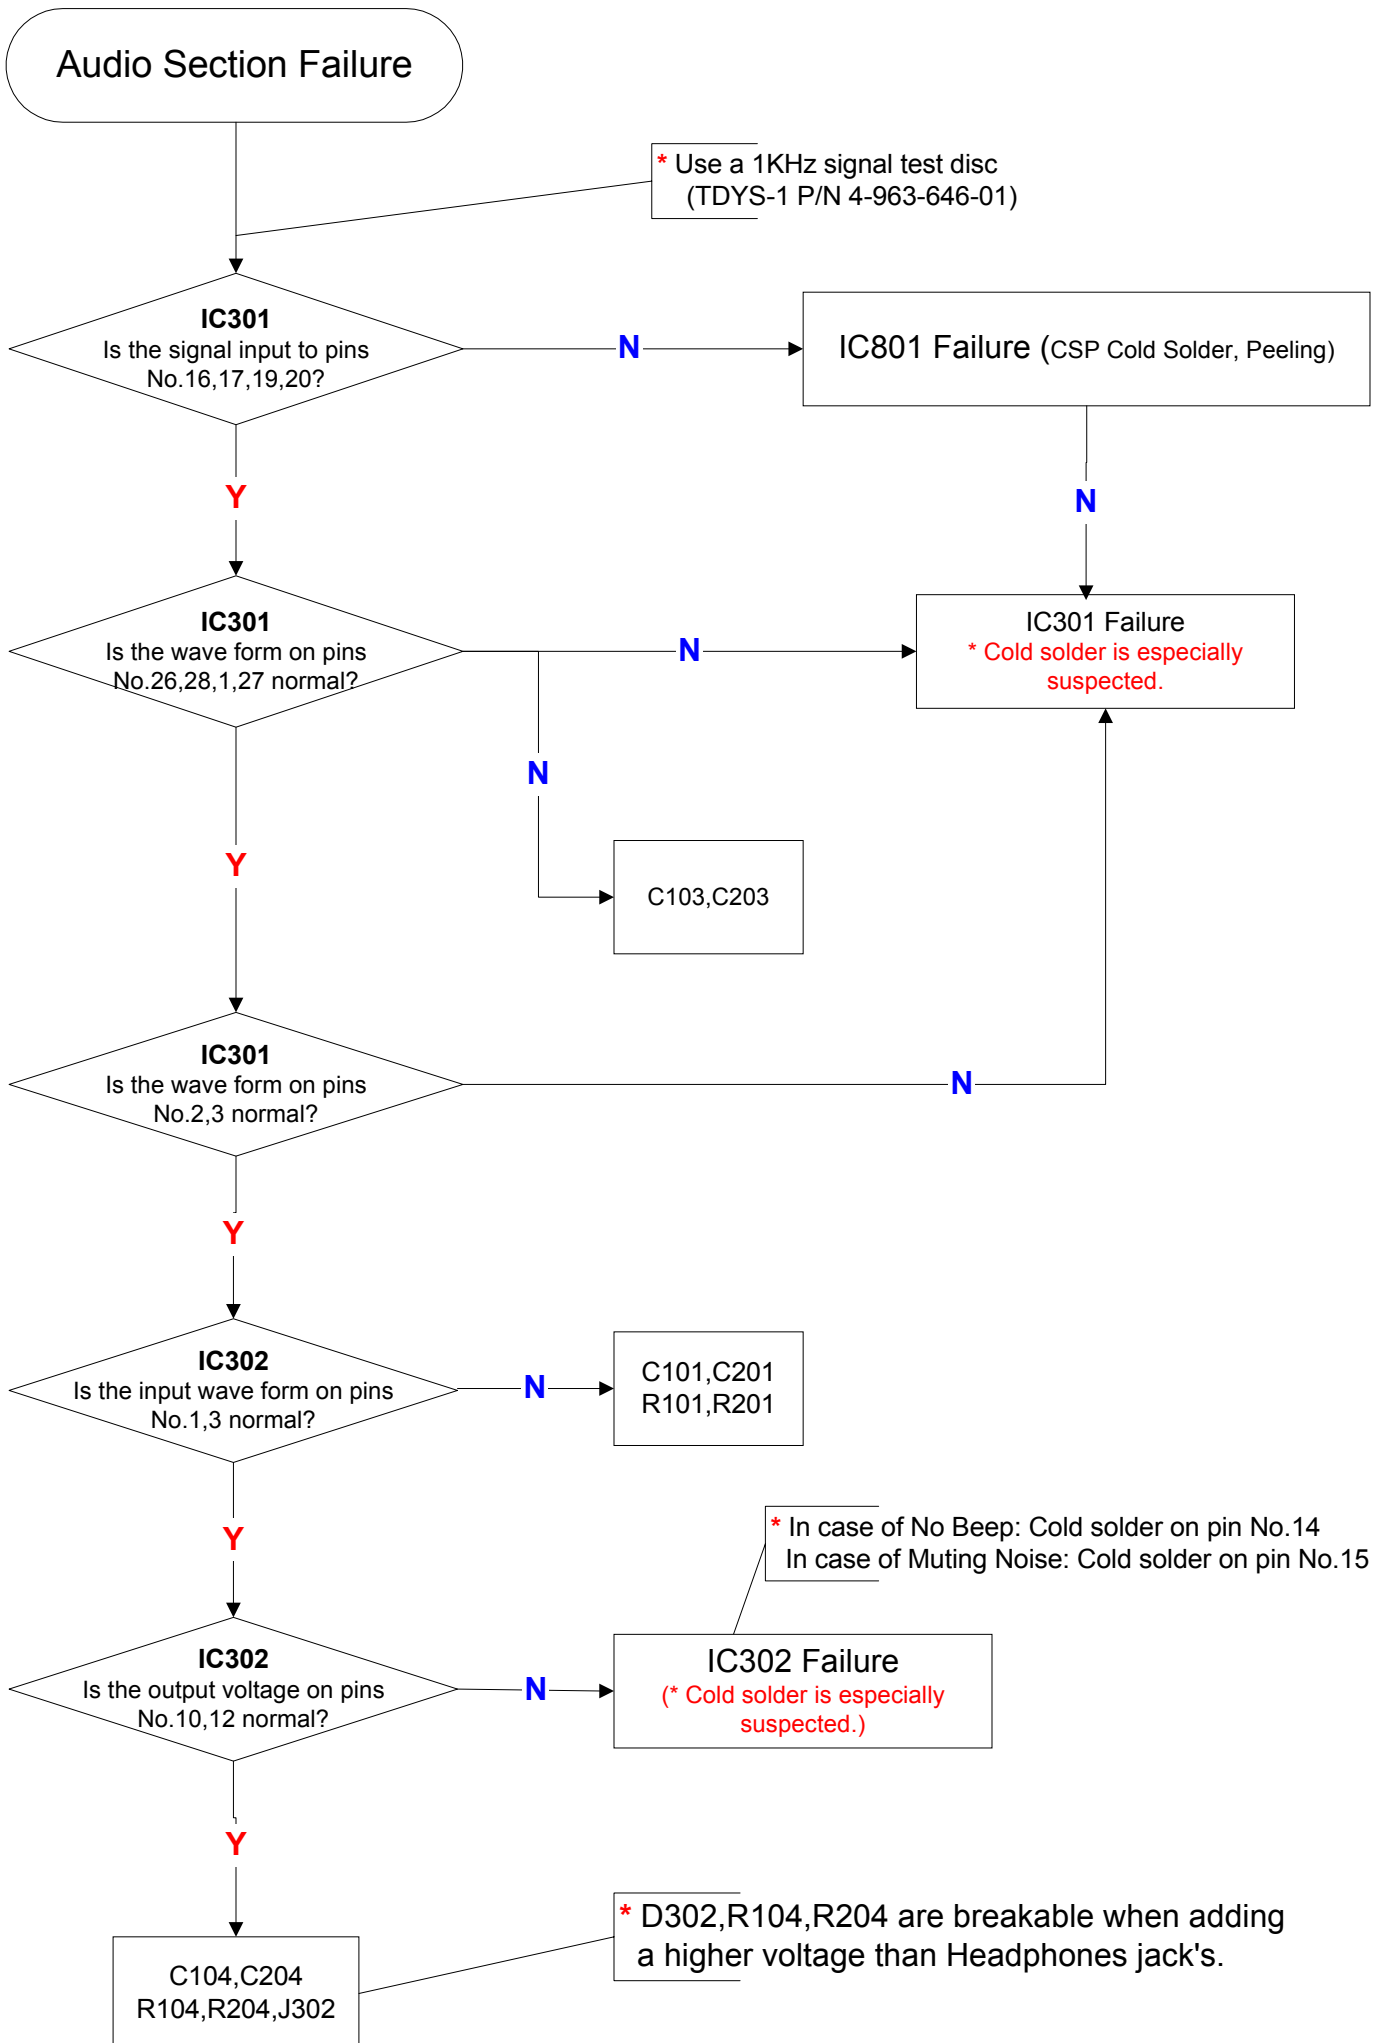

MZ-R900 Operation Failure

* Please use this flow chart referring to the operation manual for MZ-R900 available on ESI Homepage.

Continued from the previous page

Continued from the previous page