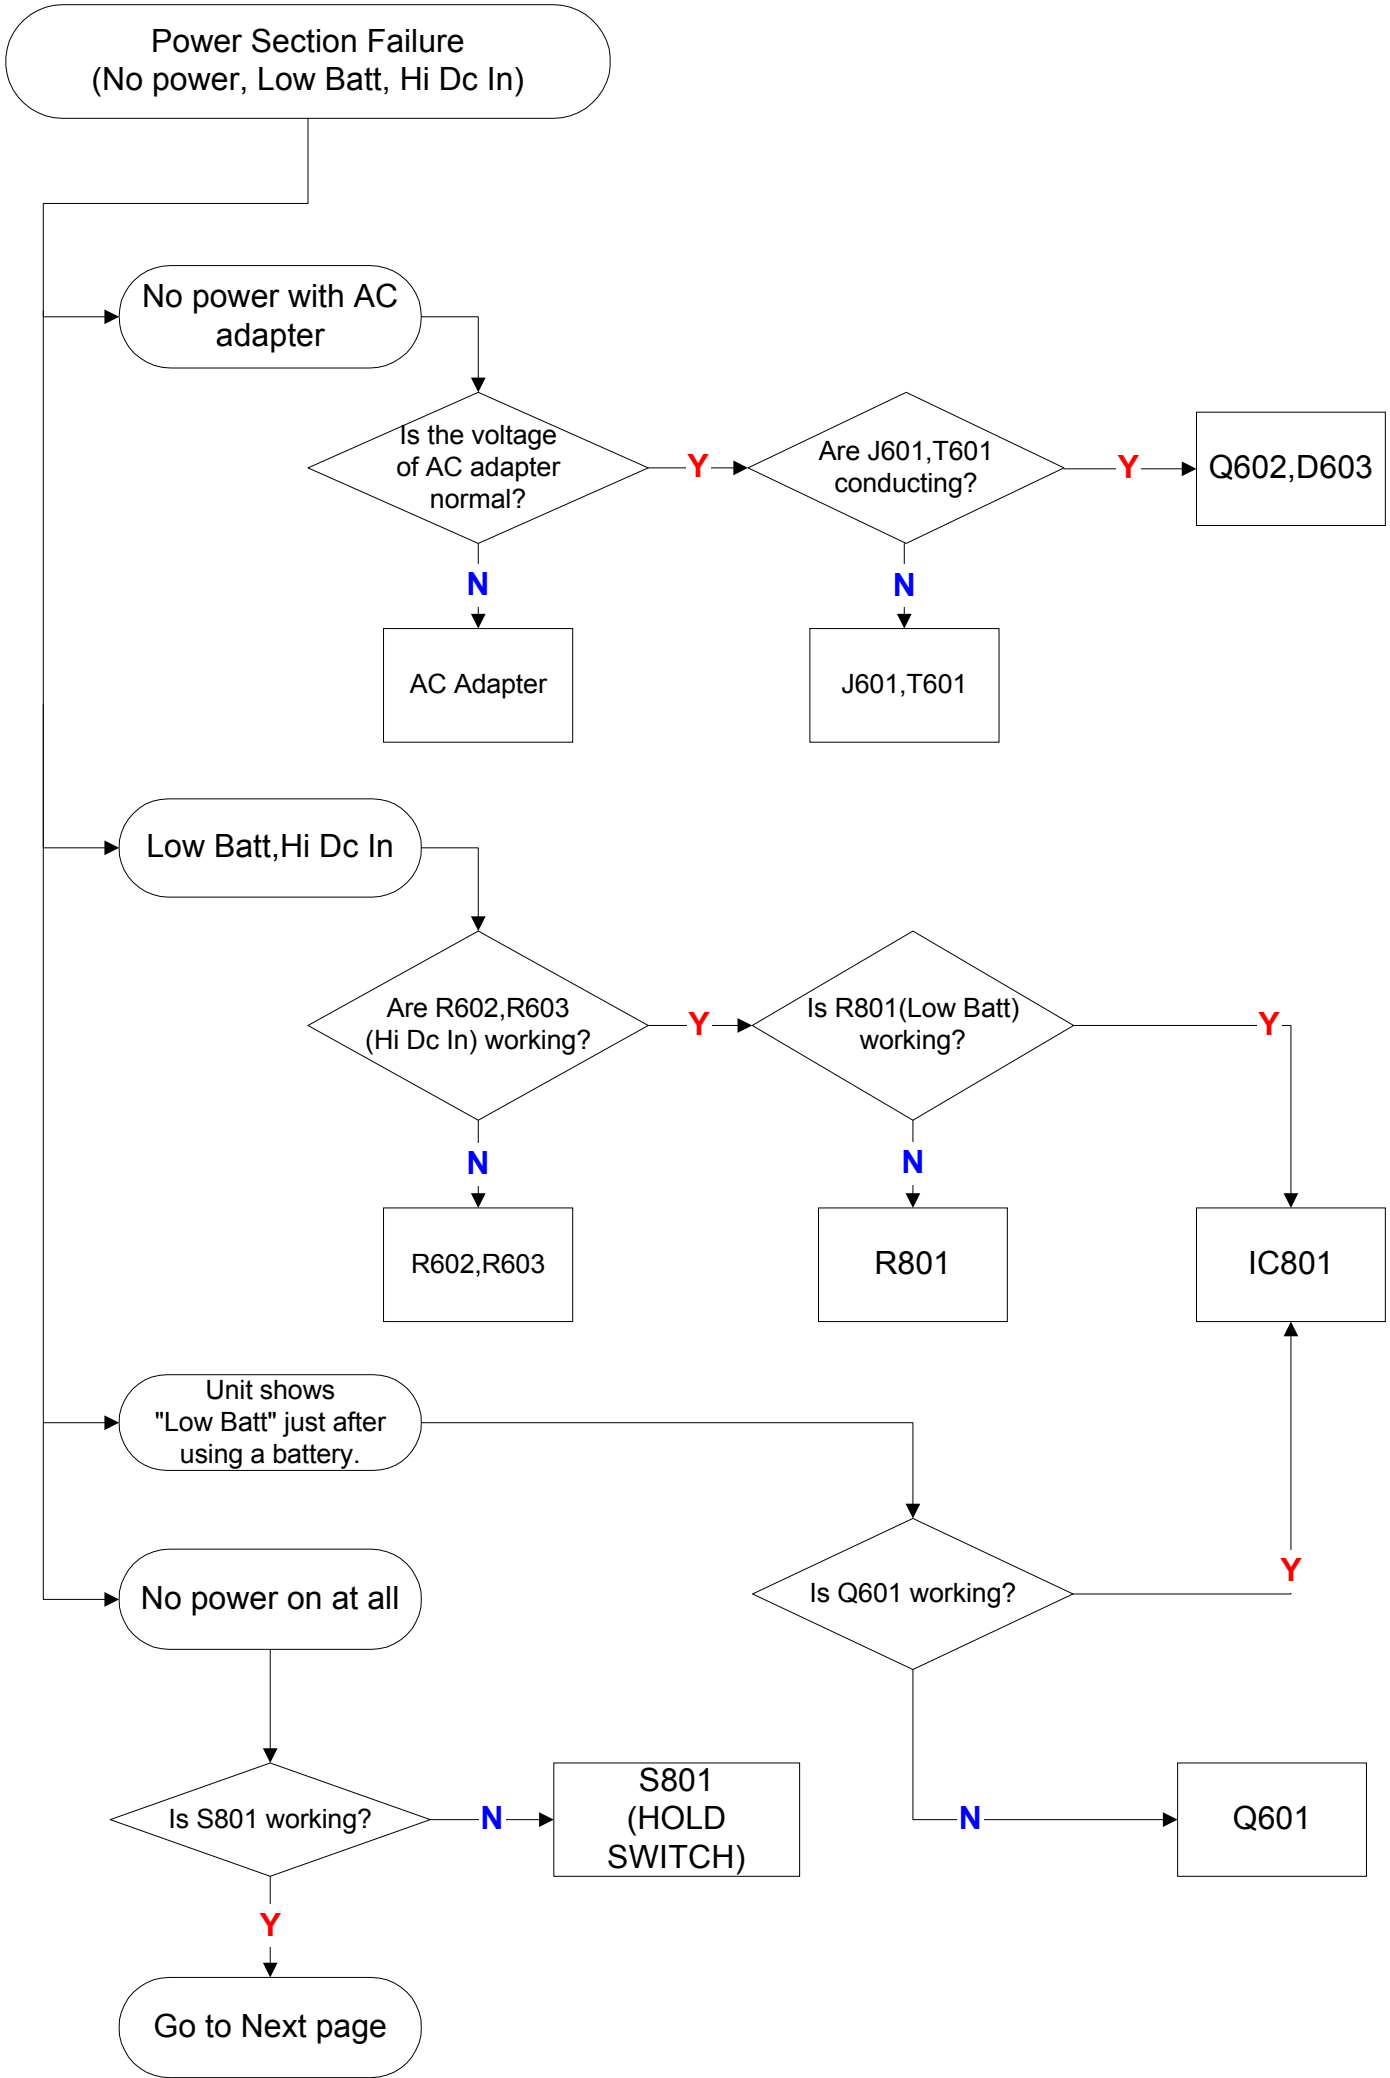

MZ-R900 Operation Failure

* Please use this flow chart referring to the operation manual for MZ-R900 available on ESI Homepage.

Continued from the previous page

Continued from the previous page