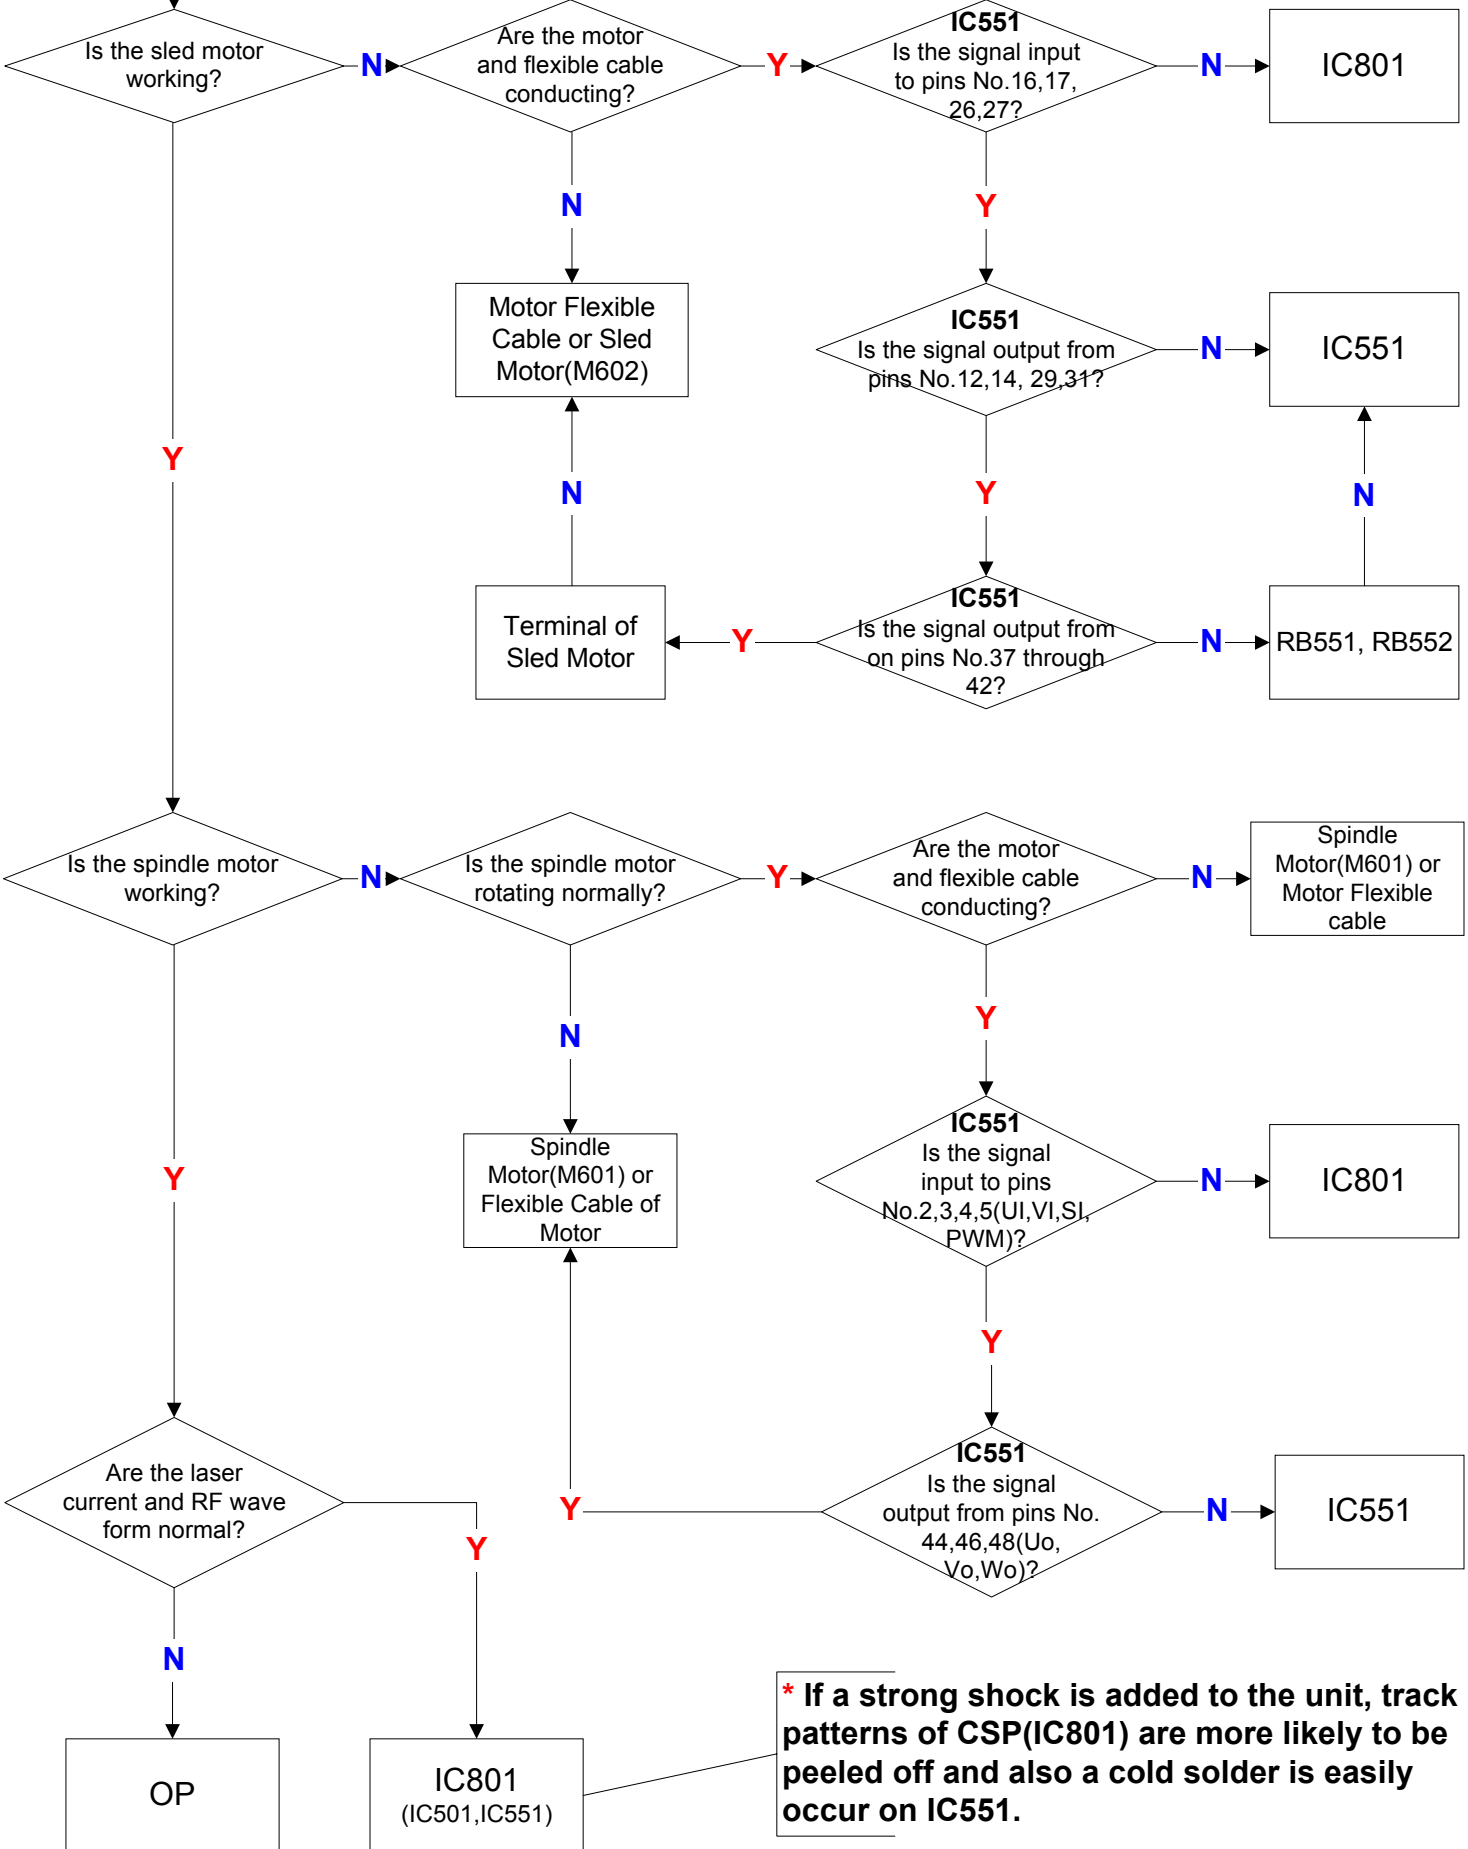

MZ-R900 Operation Failure

* Please use this flow chart referring to the operation manual for MZ-R900 available on ESI Homepage.

Continued from the previous page

Continued from the previous page