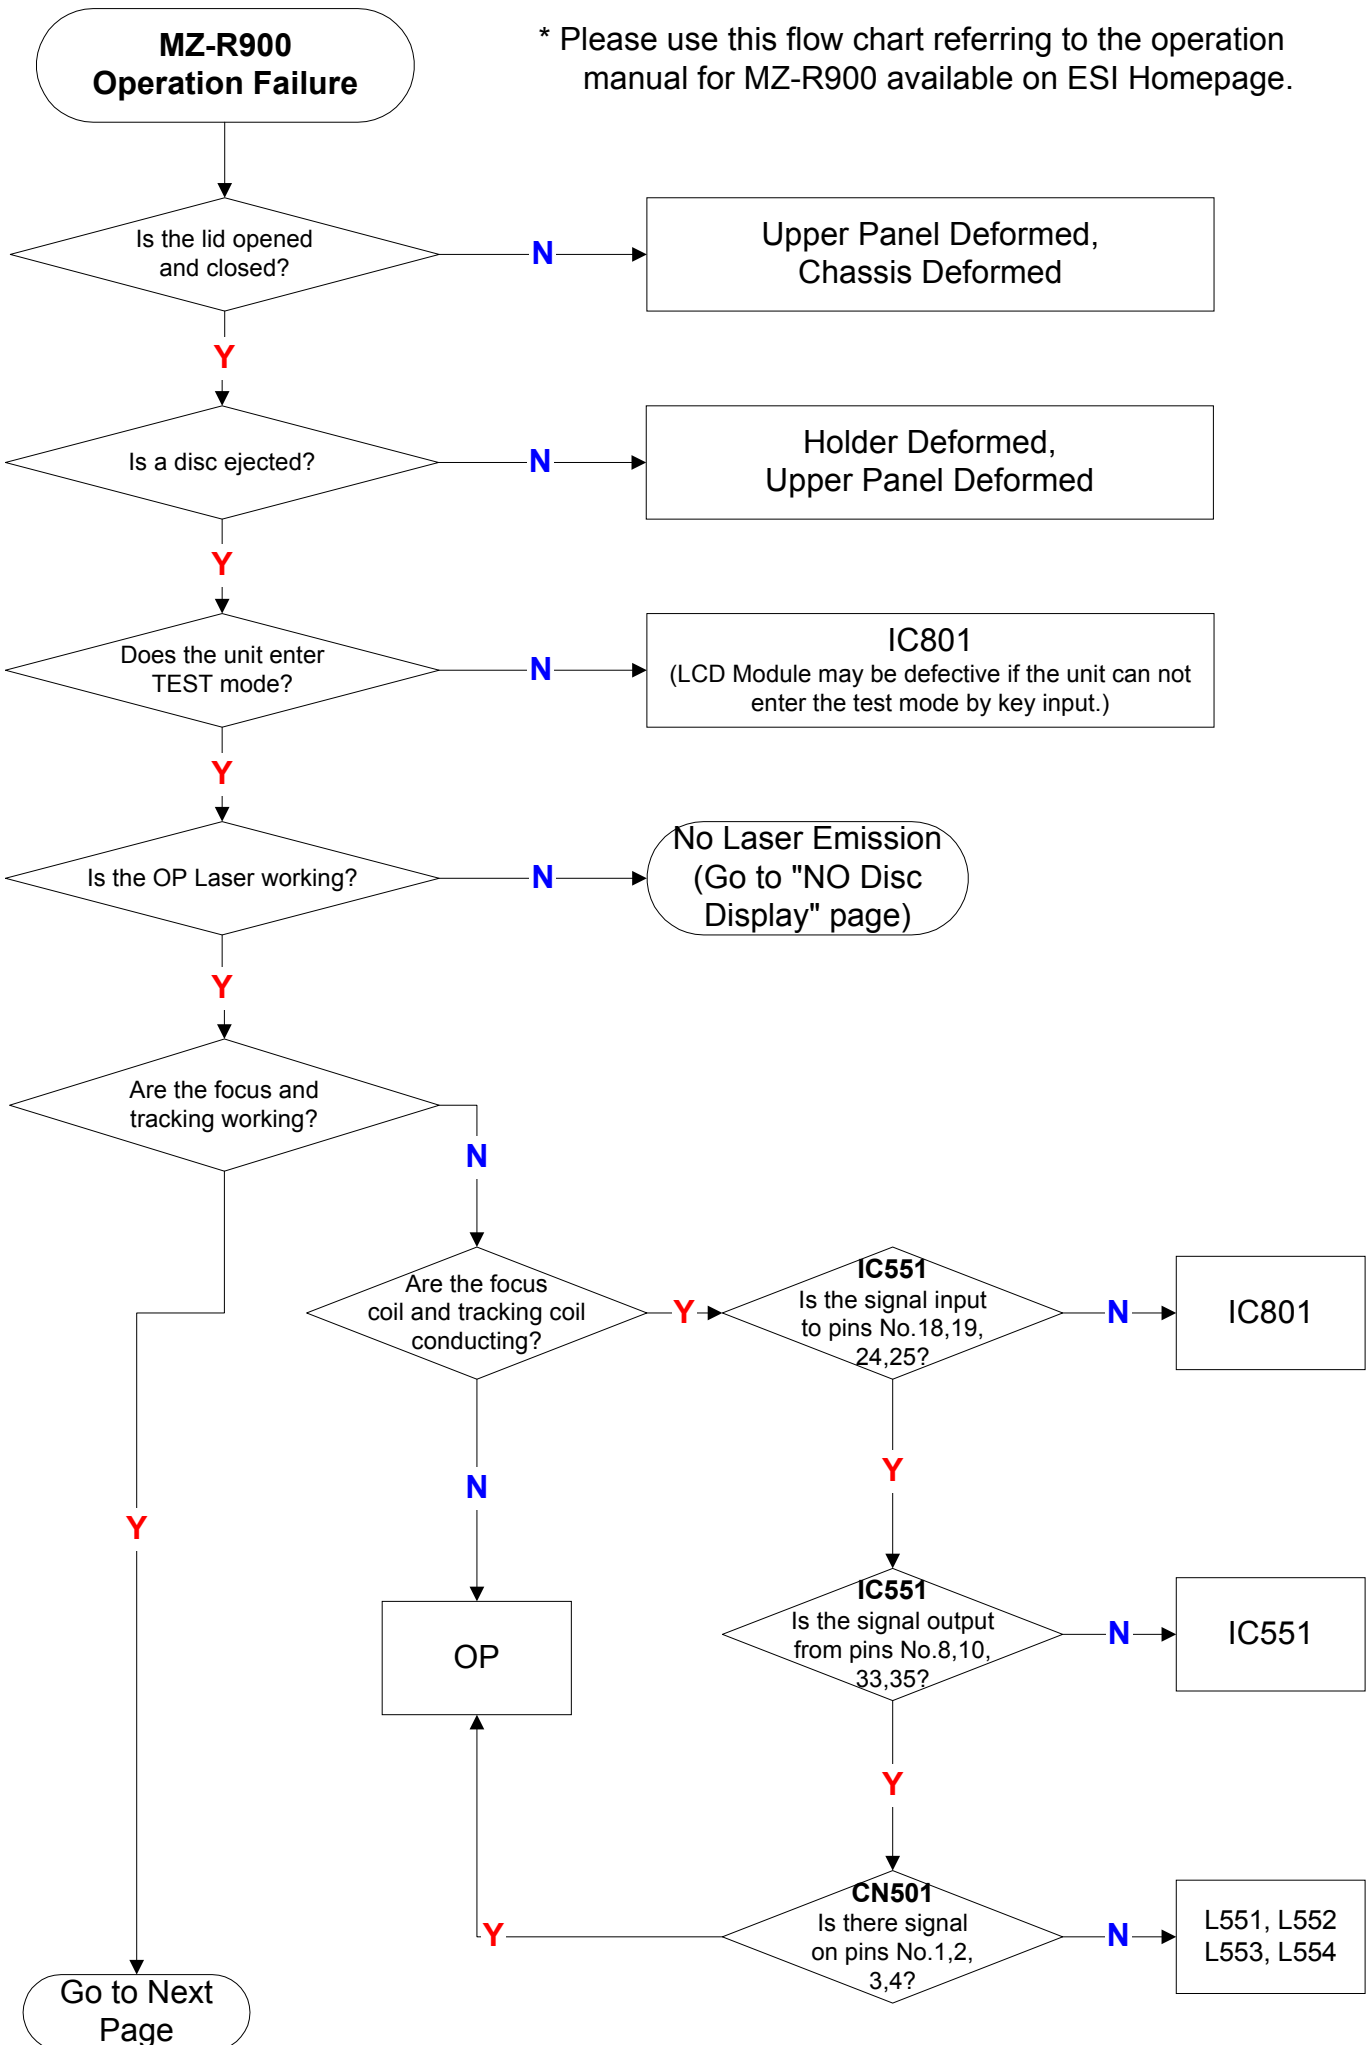

MZ-R900 Operation Failure

* Please use this flow chart referring to the operation manual for MZ-R900 available on ESI Homepage.

Continued from the previous page

Continued from the previous page