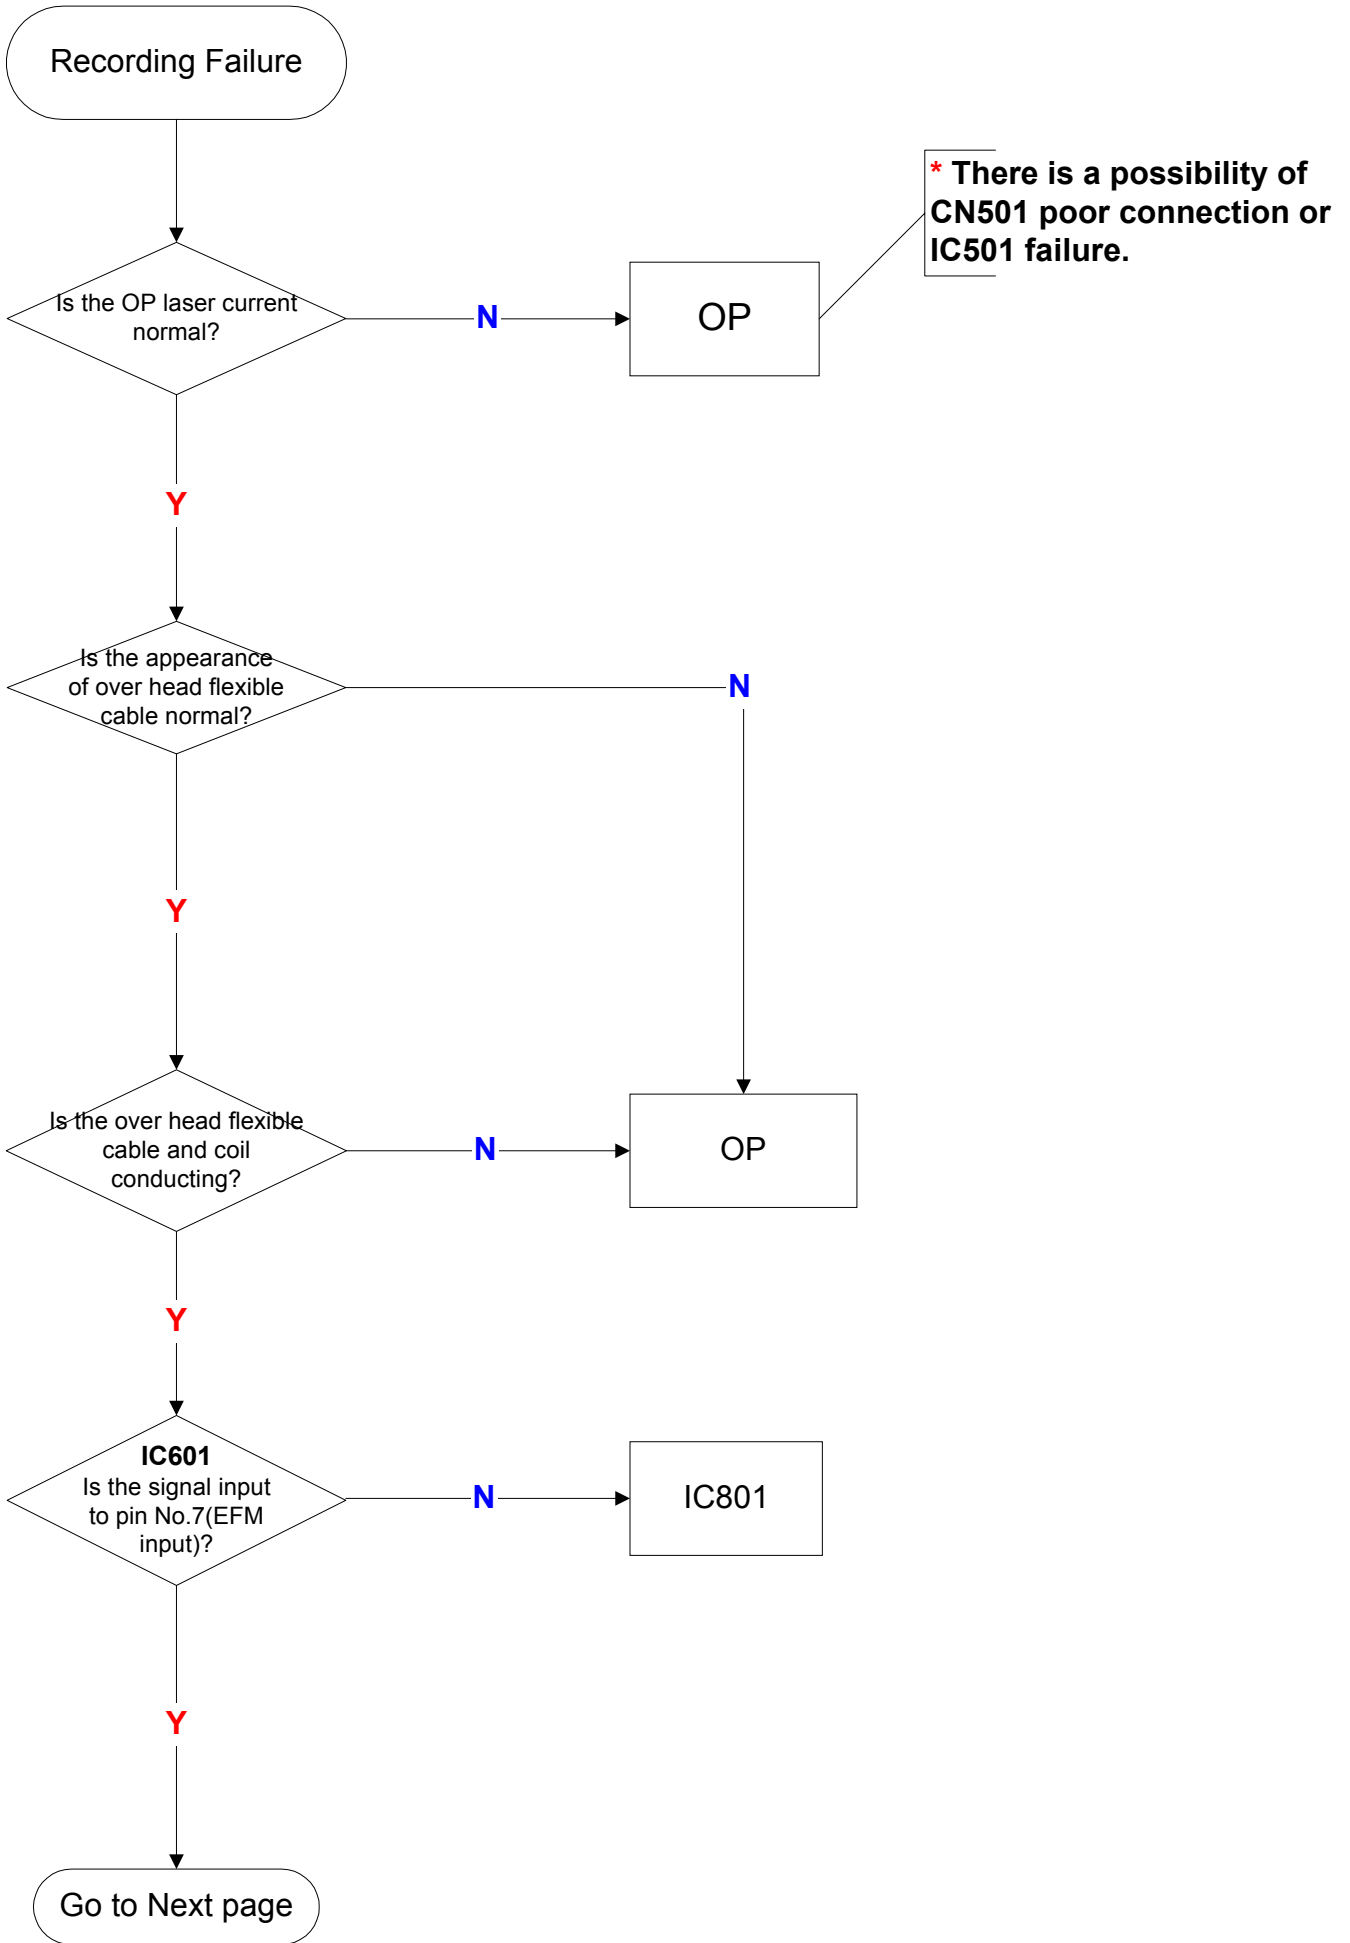

MZ-R900 Operation Failure

* Please use this flow chart referring to the operation manual for MZ-R900 available on ESI Homepage.

Continued from the previous page

Continued from the previous page