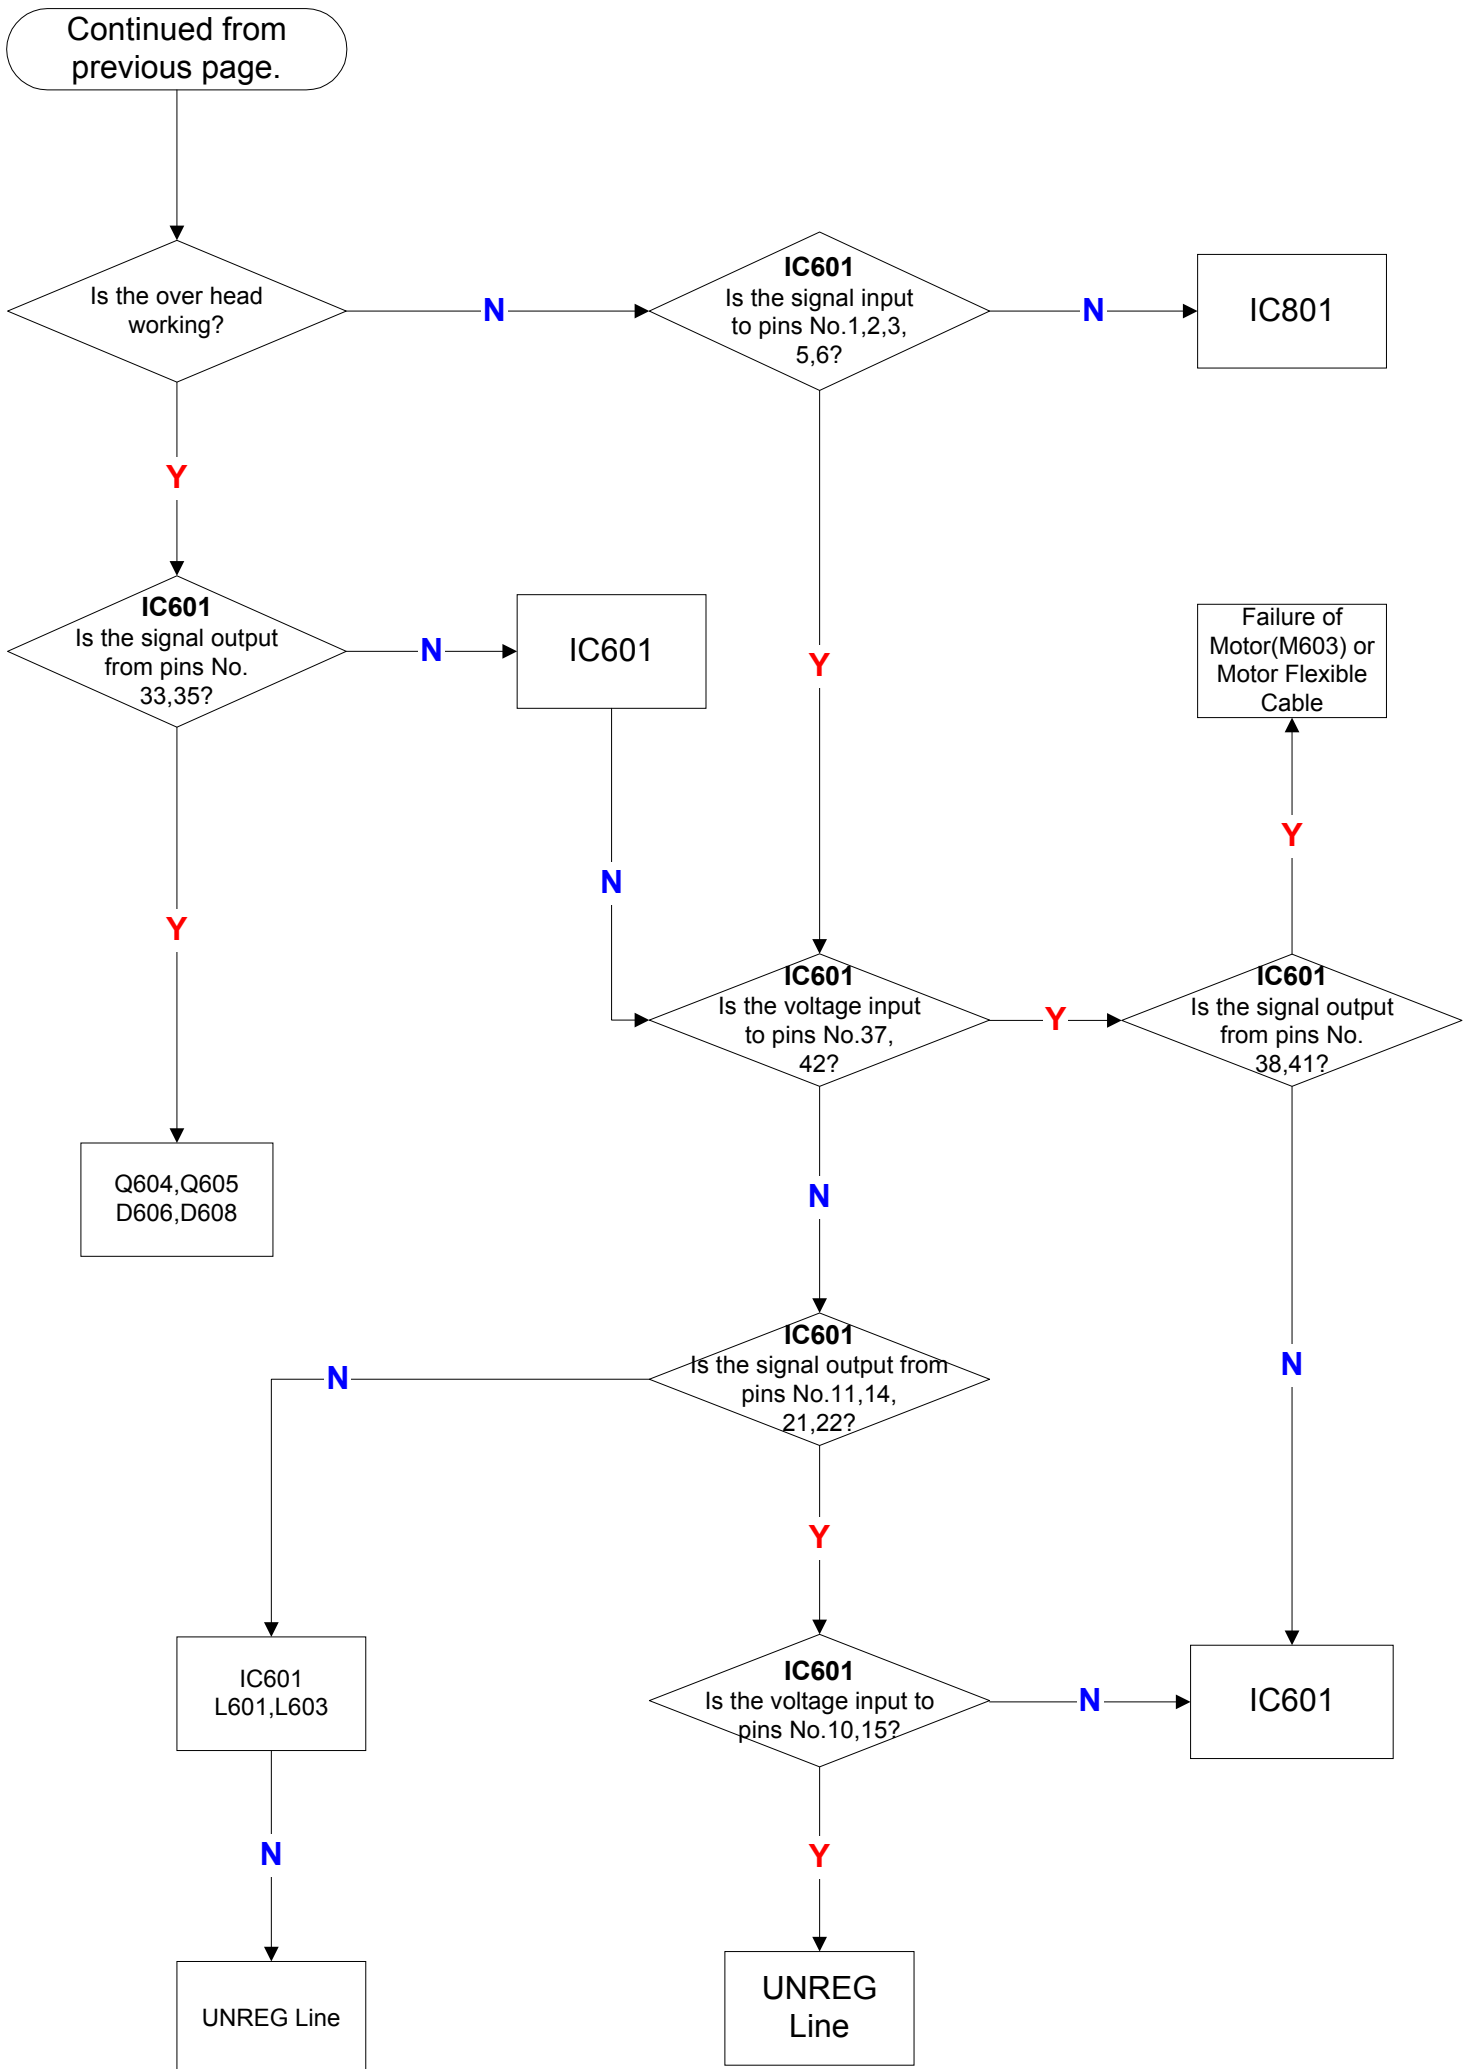

MZ-R900 Operation Failure

* Please use this flow chart referring to the operation manual for MZ-R900 available on ESI Homepage.

Continued from the previous page

Continued from the previous page