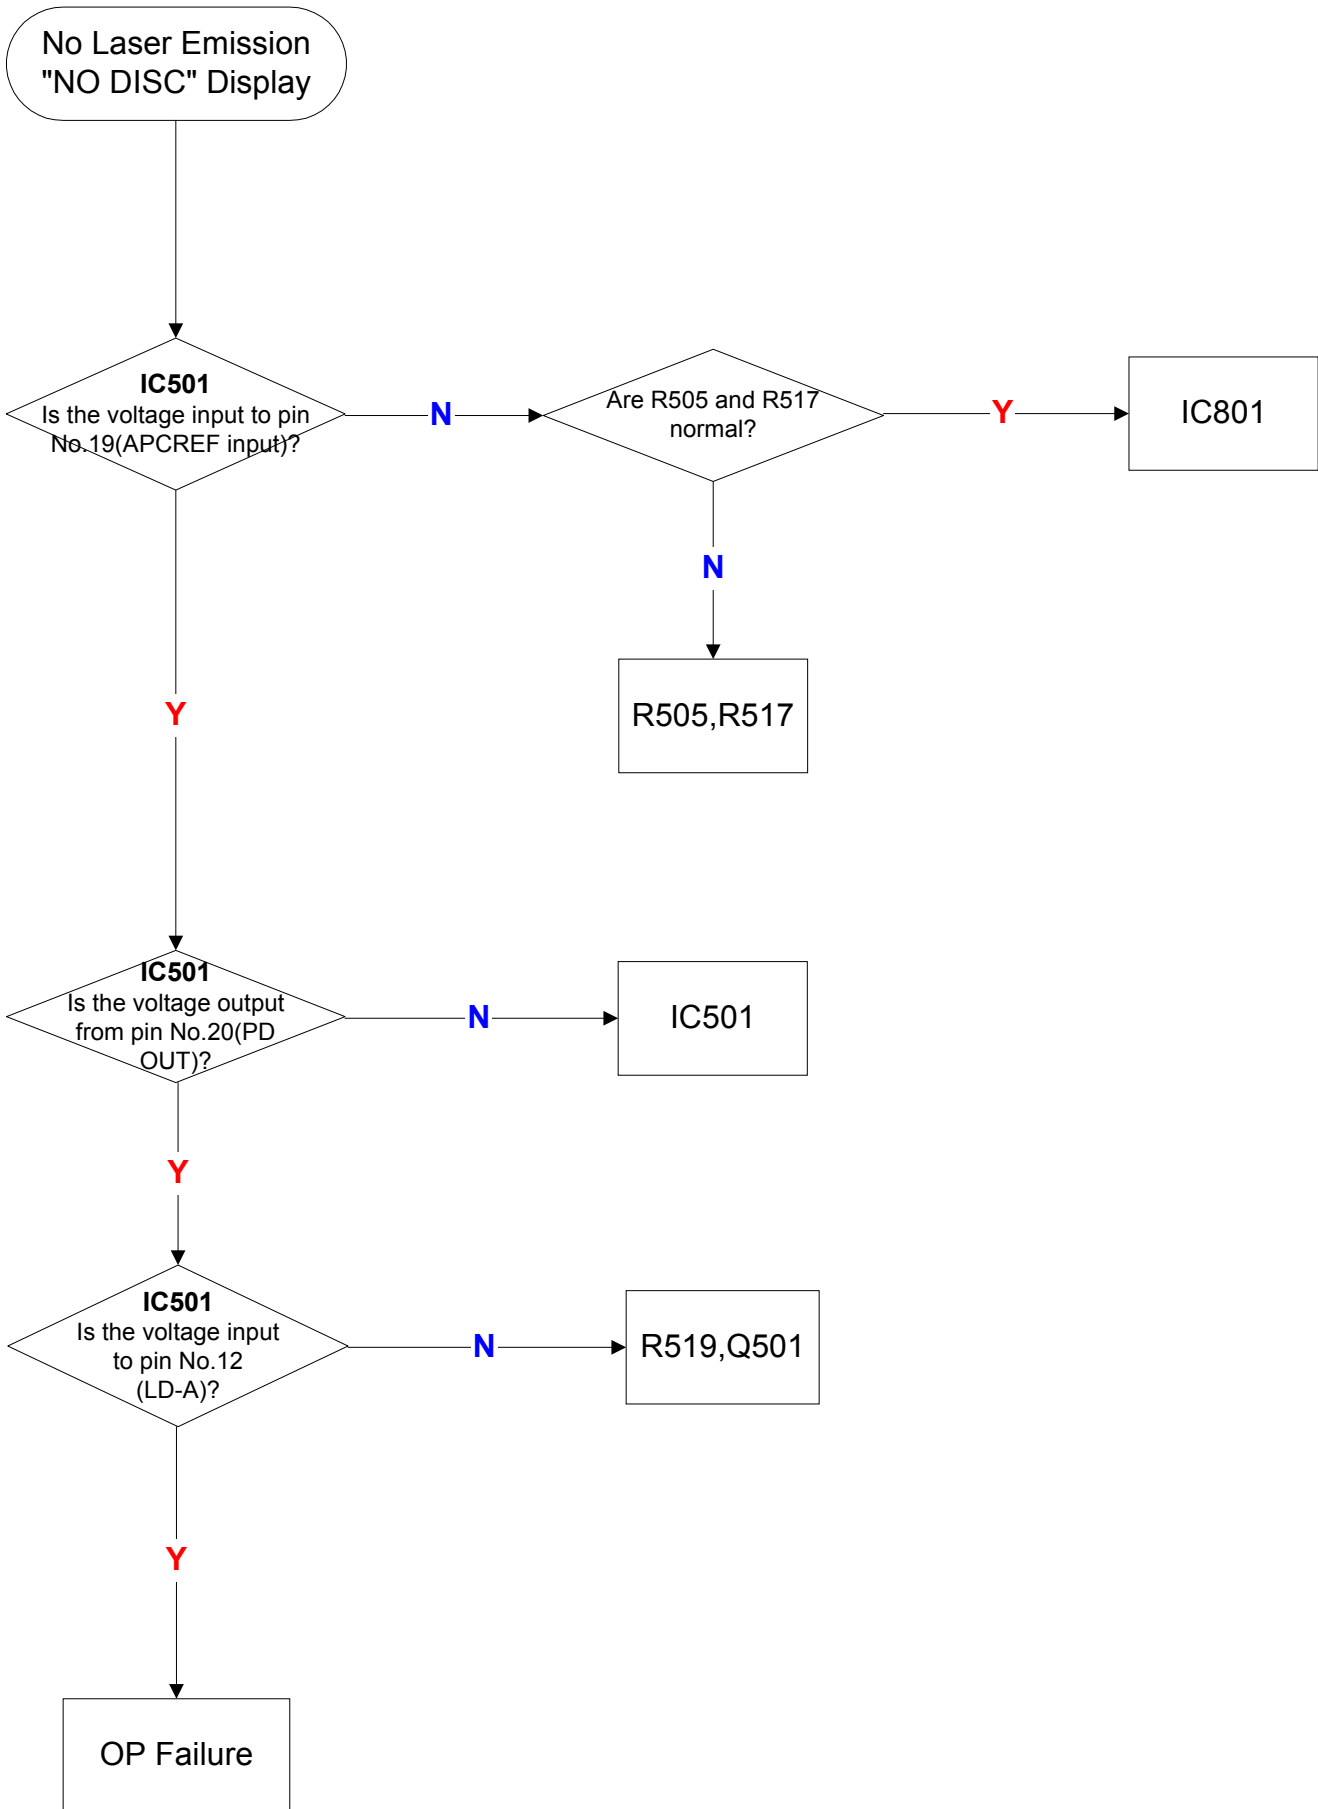

MZ-R900 Operation Failure

* Please use this flow chart referring to the operation manual for MZ-R900 available on ESI Homepage.

Continued from the previous page

Continued from the previous page