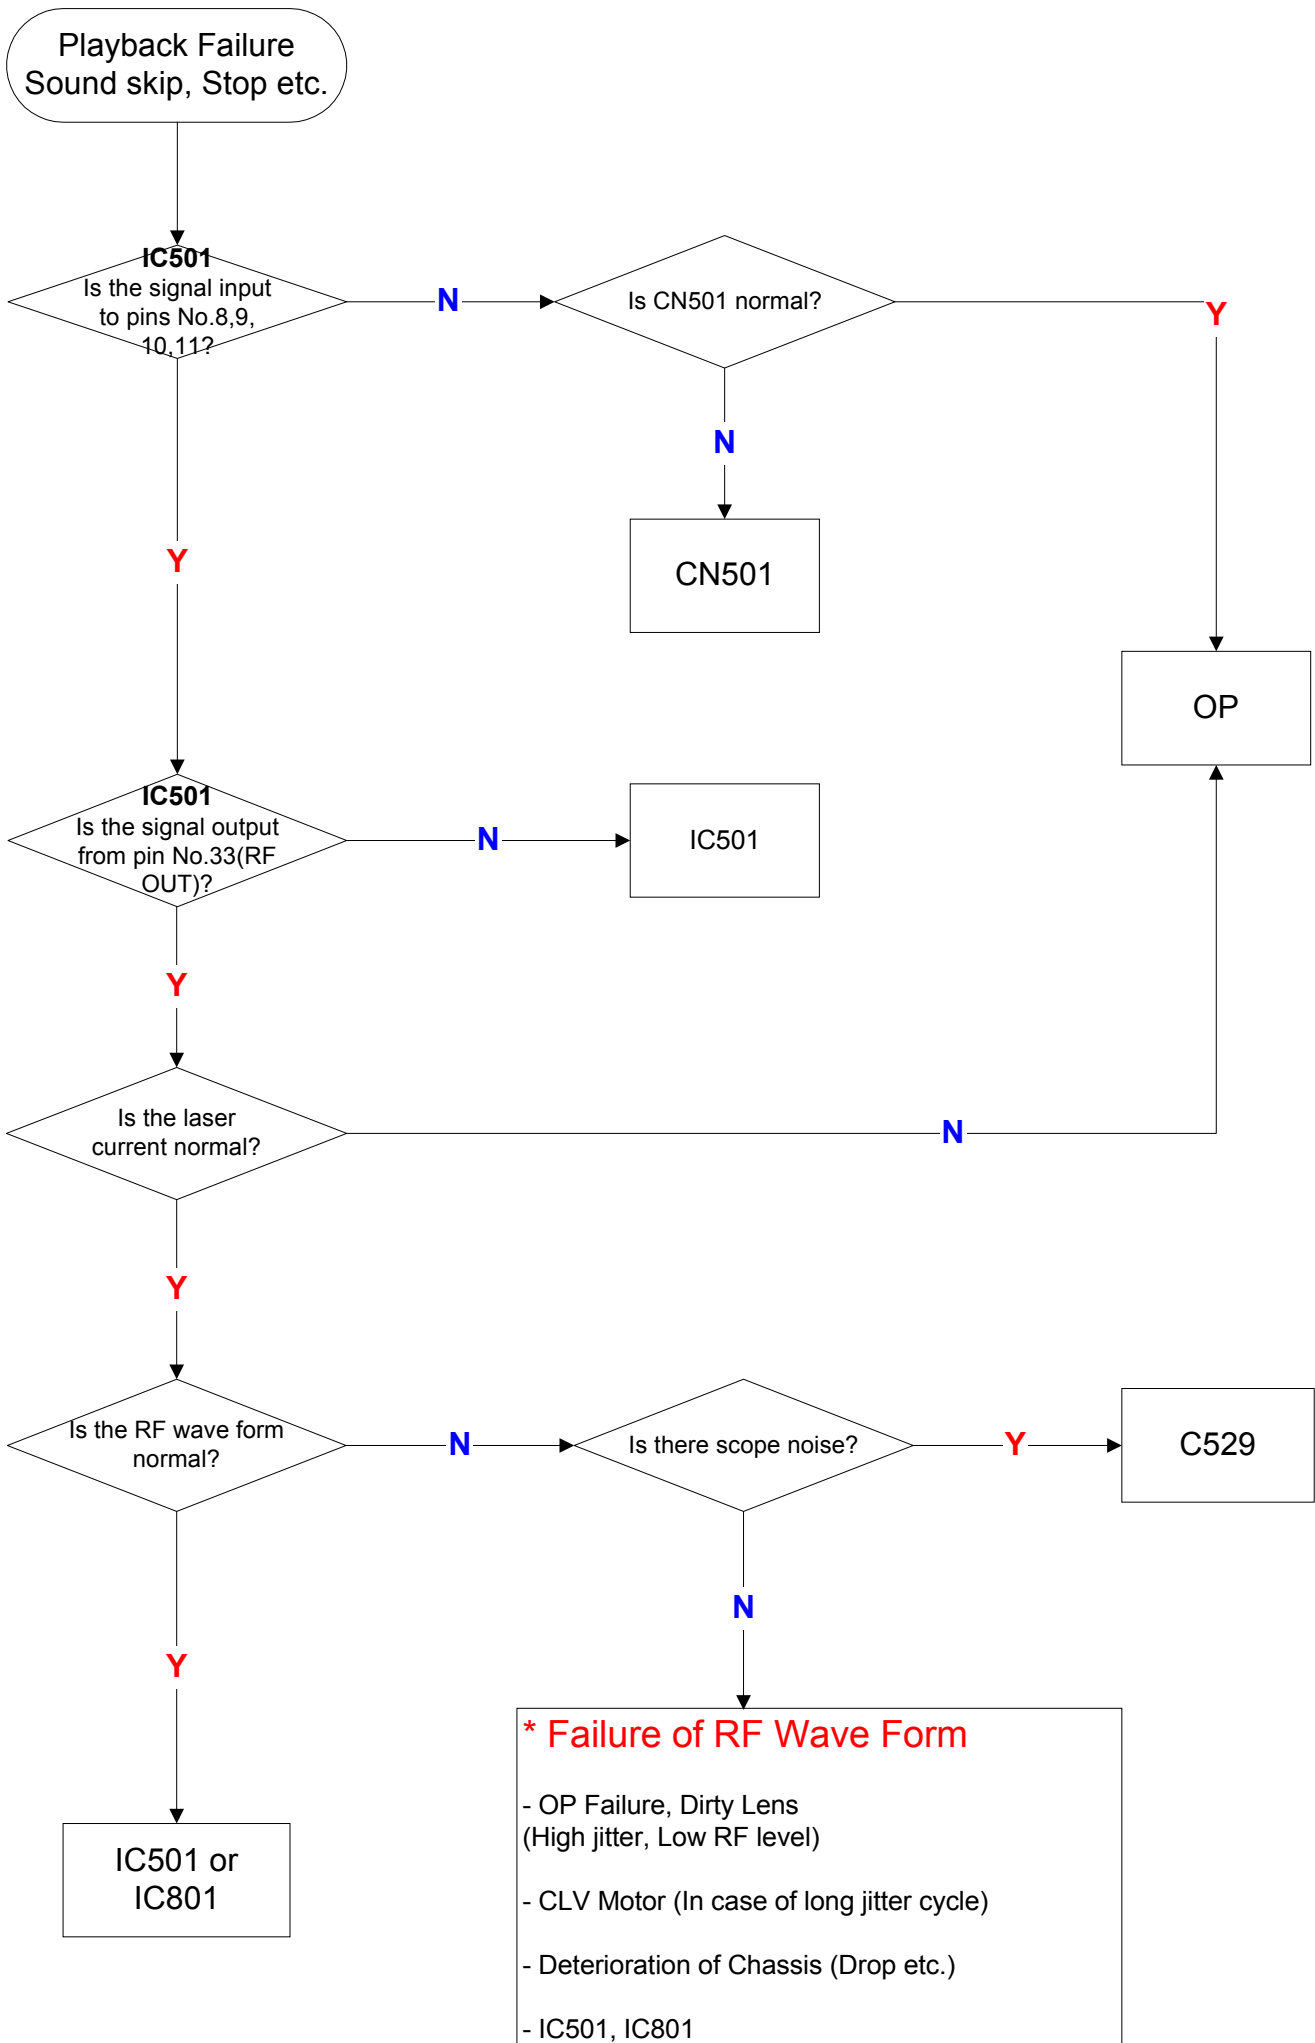

MZ-R900 Operation Failure

* Please use this flow chart referring to the operation manual for MZ-R900 available on ESI Homepage.

Continued from the previous page

Continued from the previous page